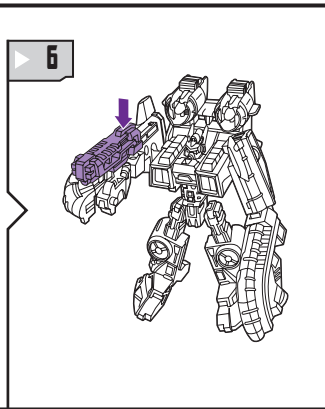

TRANSFORMERS™

STORM SURGE™
DECEPTICON

AGES 5+
83648/80402 Ass't.

WARNING:

CHOKING HAZARD-Small parts.
Not for children under 3 years.

NOTE: Some parts are made to detach if excessive force is applied and are designed to be reattached if separation occurs. Adult supervision may be necessary for younger children.

TRANSFORMERS.COM

CHANGING TO ROBOT

1

2

3

REVERSE ORDER OF INSTRUCTIONS
TO CONVERT BACK INTO VEHICLE.

KEY
ACTIVATED

INSERT KEY TO
ACTIVATE FEATURES!

INSERT KEY
TO SNAP OUT
TORPEDOES!